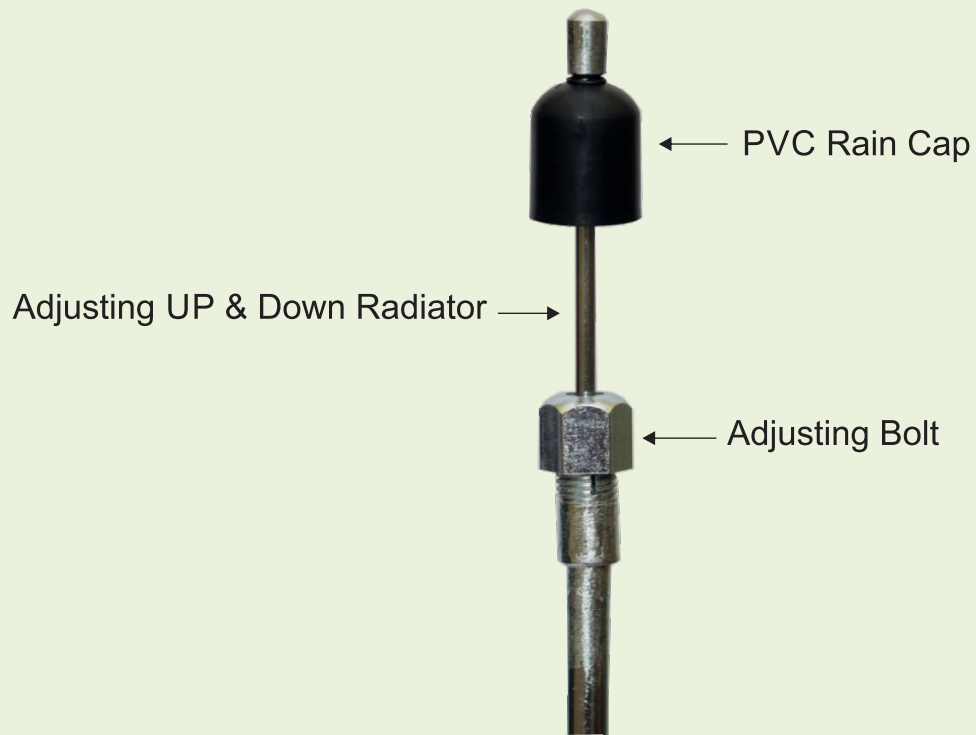

Military Standard Frequency Adjustable GP Antenna

vu2iwa@gmail.com

Kolkata, WB, India

www.vhfantenna.org

Full VHF Frequency Range : 136-174 Mhz

VHF Ground Plane Antenna

Reflector Fitted with Base

Frequency Adjustable Radiator

Frequency Adjustable Radiator

Reflection Aluminum Radiator Element

Ground Plane Base (Upper Side)

Ground Plane Base (Lower Side) SO 239
Weight : 620 Grams

**Radiator Attachment Point, Mounting Aluminum
Dye Casting Bracket Connecting with Base**

Weight : 815 Grams with Nut & Bolt

Mounting Bracket Connecting with Base

Mounting Bracket (Outside)

Mounting Bracket (Inside)

Weight : 100 Grams

GP Antenna Adjustment Chart

Length in Inch	Mhz	to	Mhz	VSWR
21"	136		145	1.0
20"	138		146	1.0
19"	145		158	1.0
18"	148		160	1.0
17"	151		162	1.0
16"	161		167	1.0
15"	162		175	1.0