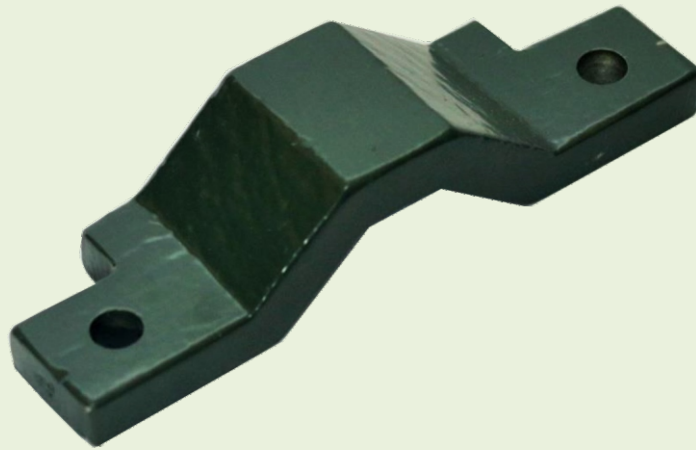

Military Standard Frequency Adjustable GP Antenna

vu2iwa@gmail.com

Kolkata, WB, India

www.vhfantenna.org

Full VHF Frequency Range : 136-174 Mhz

VHF Ground Plane Antenna

Reflector Fitted with Base

Frequency Adjustable Radiator

Frequency Adjustable Radiator

Reflection Aluminum Radiator Element

Ground Plane Base (Upper Side)

Ground Plane Base (Lower Side) SO 239
Weight : 620 Grams

**Radiator Attachment Point, Mounting Aluminum
Dye Casting Bracket Connecting with Base**

Weight : 815 Grams with Nut & Bolt

Mounting Bracket Connecting with Base

Mounting Bracket (Outside)

Mounting Bracket (Inside)

Weight : 100 Grams

GP Antenna Adjustment Chart

Length in Inch	Mhz	to	Mhz	VSWR
21"	136		145	1.0
20"	138		146	1.0
19"	145		158	1.0
18"	148		160	1.0
17"	151		162	1.0
16"	161		167	1.0
15"	162		175	1.0

**Tested in Suitable, Open Air Condition with Best Quality RG - 213
Coaxial Cable**

**Any Product Related Enquiry,
Please Call or Text on +91 9831193390
(Available on Whatsapp, Telegram)**