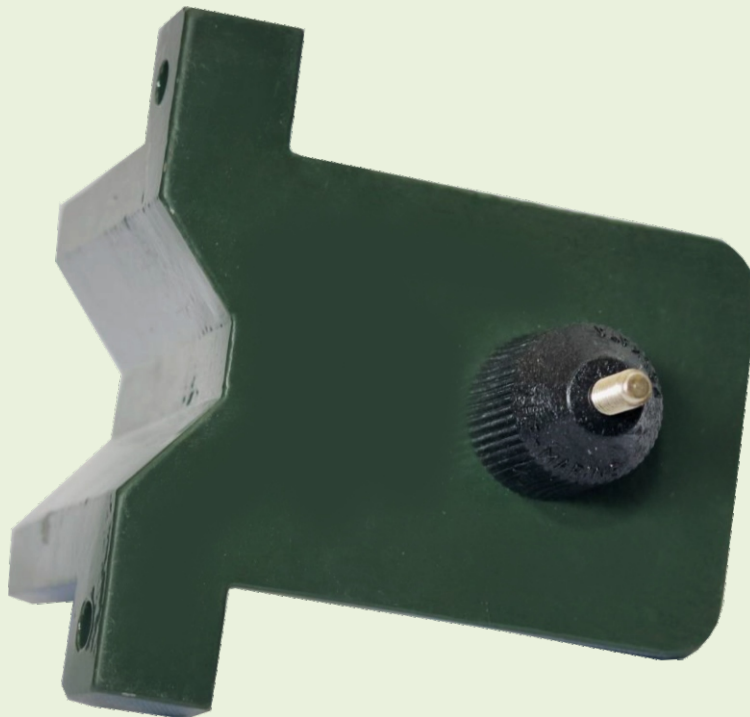

Military Standard Frequency Adjustable GP Antenna

vu2iwa@gmail.com

Kolkata, WB, India

www.vhfantenna.org

Full VHF Frequency Range : 136-174 Mhz

VHF Ground Plane Antenna

Reflector Fitted with Base

Frequency Adjustable Radiator

Frequency Adjustable Radiator

Reflection Aluminum Radiator Element

Ground Plane Base (Upper Side)

Ground Plane Base (Lower Side) SO 239
Weight : 620 Grams

**Radiator Attachment Point, Mounting Aluminum
Dye Casting Bracket Connecting with Base**

Weight : 815 Grams with Nut & Bolt

Mounting Bracket Connecting with Base

Mounting Bracket (Outside)

Mounting Bracket (Inside)

Weight : 100 Grams

GP Antenna Adjustment Chart

Length in Inch	Mhz	to	Mhz	VSWR
21"	136		145	1.0
20"	138		146	1.0
19"	145		158	1.0
18"	148		160	1.0
17"	151		162	1.0
16"	161		167	1.0
15"	162		175	1.0

**Tested in Suitable, Open Air Condition with Best Quality RG - 213
Coaxial Cable**

**Any Product Related Enquiry,
Please Call or Text on +91 9831193390
(Available on Whatsapp, Telegram)**