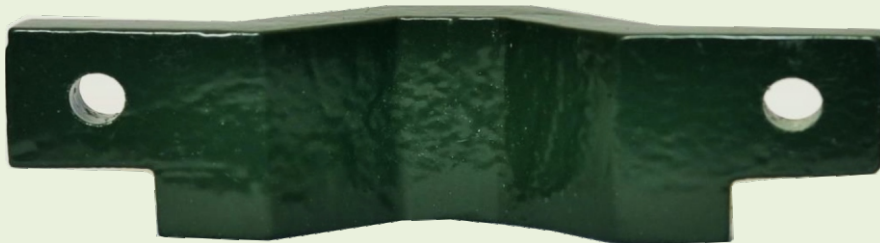

Frequency Adjustable Radiator

Reflection Aluminum Radiator Element

Ground Plane Base (Upper Side)

Ground Plane Base (Lower Side) SO 239
Weight : 620 Grams

**Radiator Attachment Point, Mounting Aluminum
Dye Casting Bracket Connecting with Base**

Weight : 815 Grams with Nut & Bolt

Mounting Bracket Connecting with Base

Mounting Bracket (Outside)

Mounting Bracket (Inside)

Weight : 100 Grams

GP Antenna Adjustment Chart

Length in Inch	Mhz	to	Mhz	VSWR
21"	136		145	1.0
20"	138		146	1.0
19"	145		158	1.0
18"	148		160	1.0
17"	151		162	1.0
16"	161		167	1.0
15"	162		175	1.0