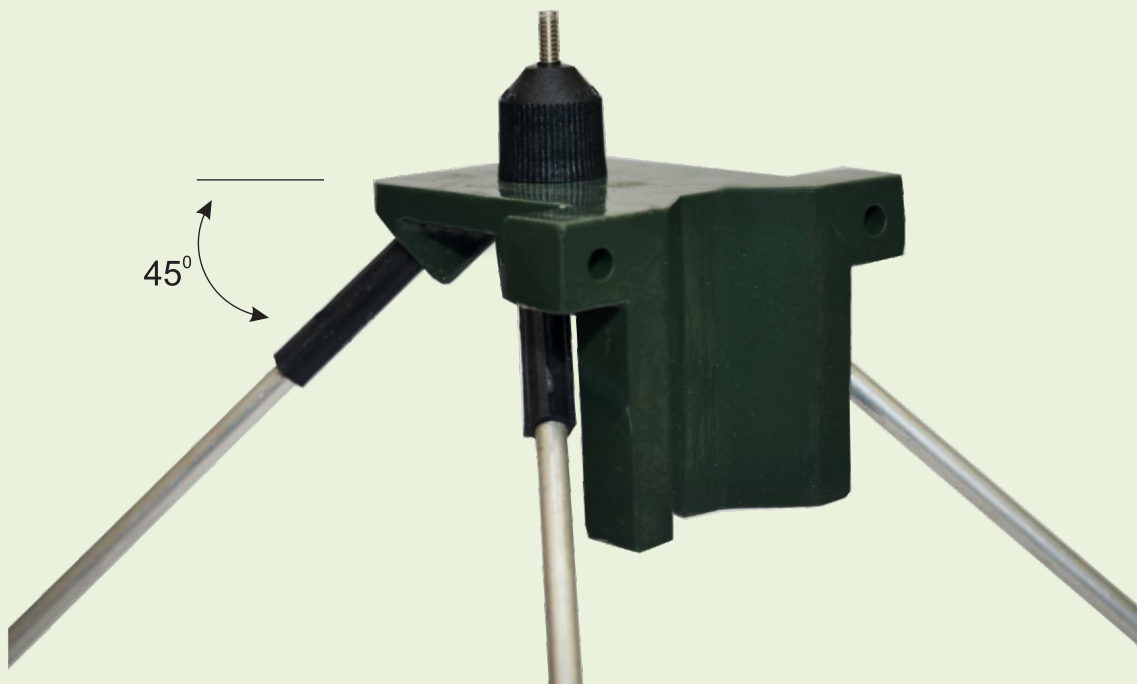

Military Standard Frequency Adjustable GP Antenna

vu2iwa@gmail.com

Kolkata, WB, India

www.vhfantenna.org

Full VHF Frequency Range : 136-174 Mhz

VHF Ground Plane Antenna

Reflector Fitted with Base

Frequency Adjustable Radiator

Frequency Adjustable Radiator

Reflection Aluminum Radiator Element

Ground Plane Base (Upper Side)

Ground Plane Base (Lower Side) SO 239
Weight : 620 Grams

**Radiator Attachment Point, Mounting Aluminum
Dye Casting Bracket Connecting with Base**

Weight : 815 Grams with Nut & Bolt

Mounting Bracket Connecting with Base

Mounting Bracket (Outside)

Mounting Bracket (Inside)

Weight : 100 Grams

GP Antenna Adjustment Chart

Length in Inch	Mhz	to	Mhz	VSWR
21"	136		145	1.0
20"	138		146	1.0
19"	145		158	1.0
18"	148		160	1.0
17"	151		162	1.0
16"	161		167	1.0
15"	162		175	1.0