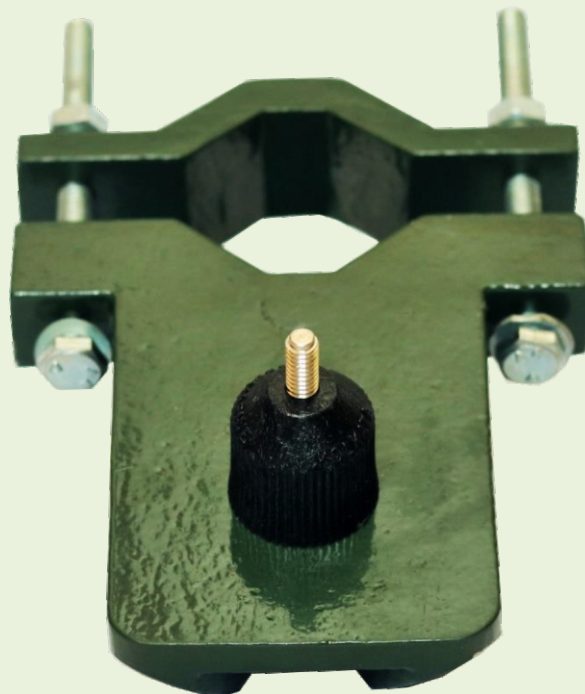

Frequency Adjustable Radiator

Reflection Aluminum Radiator Element

Ground Plane Base (Upper Side)

Ground Plane Base (Lower Side) SO 239
Weight : 620 Grams

**Radiator Attachment Point, Mounting Aluminum
Dye Casting Bracket Connecting with Base**

Weight : 815 Grams with Nut & Bolt

Mounting Bracket Connecting with Base

Mounting Bracket (Outside)

Mounting Bracket (Inside)

Weight : 100 Grams

GP Antenna Adjustment Chart

Length in Inch	Mhz	to	Mhz	VSWR
21"	136		145	1.0
20"	138		146	1.0
19"	145		158	1.0
18"	148		160	1.0
17"	151		162	1.0
16"	161		167	1.0
15"	162		175	1.0