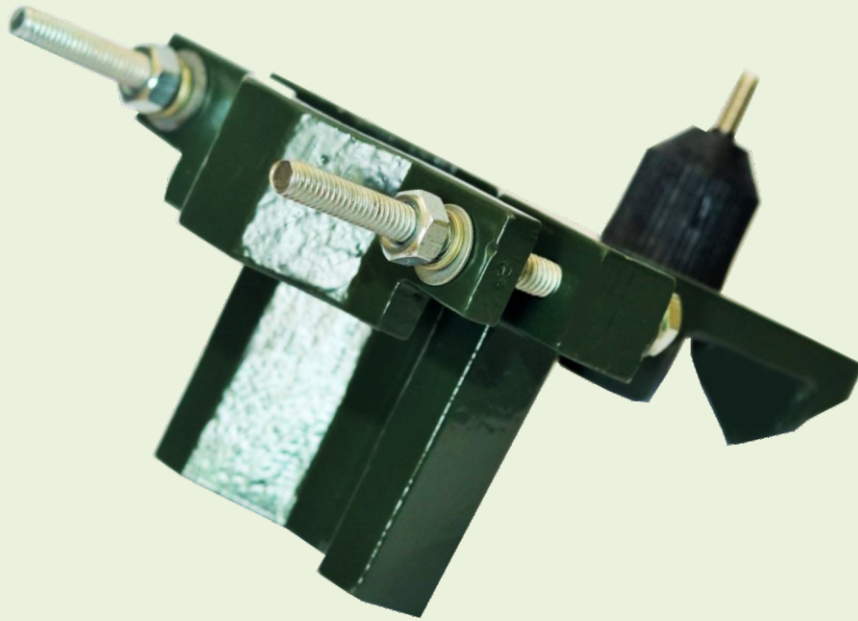

Military Standard Frequency Adjustable GP Antenna

vu2iwa@gmail.com

Kolkata, WB, India

www.vhfantenna.org

Full VHF Frequency Range : 136-174 Mhz

VHF Ground Plane Antenna

Reflector Fitted with Base

Frequency Adjustable Radiator

Frequency Adjustable Radiator

Reflection Aluminum Radiator Element

Ground Plane Base (Upper Side)

Ground Plane Base (Lower Side) SO 239
Weight : 620 Grams

**Radiator Attachment Point, Mounting Aluminum
Dye Casting Bracket Connecting with Base**

Weight : 815 Grams with Nut & Bolt

Mounting Bracket Connecting with Base

Mounting Bracket (Outside)

Mounting Bracket (Inside)

Weight : 100 Grams

GP Antenna Adjustment Chart

Length in Inch	Mhz	to	Mhz	VSWR
21"	136		145	1.0
20"	138		146	1.0
19"	145		158	1.0
18"	148		160	1.0
17"	151		162	1.0
16"	161		167	1.0
15"	162		175	1.0

**Tested in Suitable, Open Air Condition with Best Quality RG - 213
Coaxial Cable**

**Any Product Related Enquiry,
Please Call or Text on +91 9831193390
(Available on Whatsapp, Telegram)**