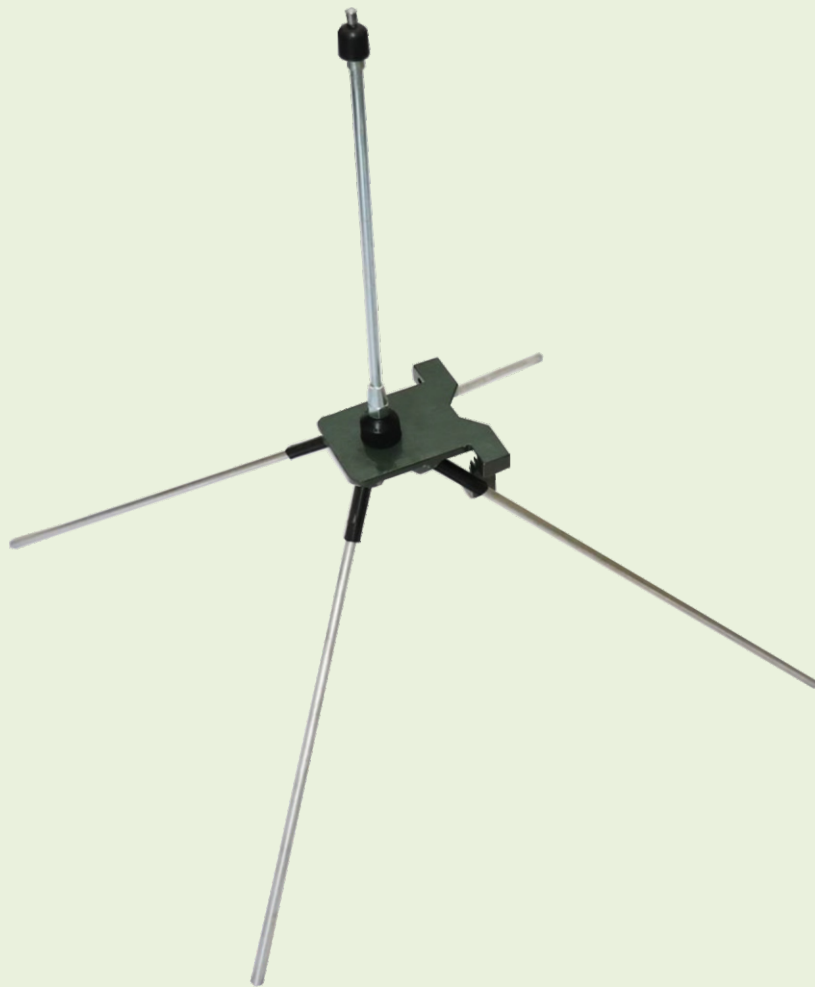

Military Standard Frequency Adjustable GP Antenna

vu2iwa@gmail.com

Kolkata, WB, India

www.vhfantenna.org

Full VHF Frequency Range : 136-174 Mhz

VHF Ground Plane Antenna

Reflector Fitted with Base

Frequency Adjustable Radiator

Frequency Adjustable Radiator

Reflection Aluminum Radiator Element

Ground Plane Base (Upper Side)

Ground Plane Base (Lower Side) SO 239
Weight : 620 Grams

**Radiator Attachment Point, Mounting Aluminum
Dye Casting Bracket Connecting with Base**

Weight : 815 Grams with Nut & Bolt

Mounting Bracket Connecting with Base

Mounting Bracket (Outside)

Mounting Bracket (Inside)

Weight : 100 Grams

GP Antenna Adjustment Chart

Length in Inch	Mhz	to	Mhz	VSWR
21"	136		145	1.0
20"	138		146	1.0
19"	145		158	1.0
18"	148		160	1.0
17"	151		162	1.0
16"	161		167	1.0
15"	162		175	1.0

**Tested in Suitable, Open Air Condition with Best Quality RG - 213
Coaxial Cable**

**Any Product Related Enquiry,
Please Call or Text on +91 9831193390
(Available on Whatsapp, Telegram)**