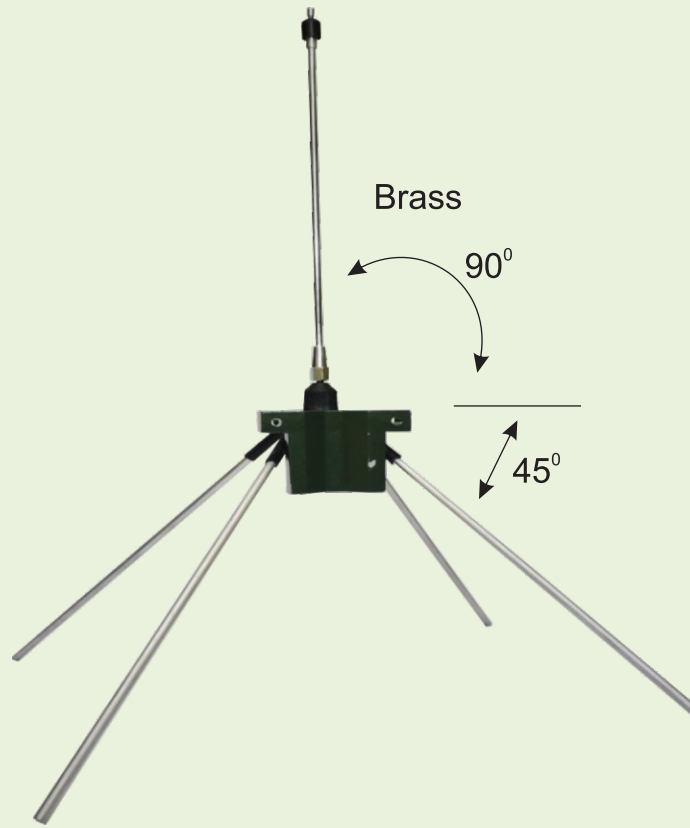

Military Standard Frequency Adjustable GP Antenna

vu2iwa@gmail.com

Kolkata, WB, India

www.vhfantenna.org

Full VHF Frequency Range : 136-174 Mhz

VHF Ground Plane Antenna

Reflector Fitted with Base

Frequency Adjustable Radiator

Frequency Adjustable Radiator

Reflection Aluminum Radiator Element

Ground Plane Base (Upper Side)

Ground Plane Base (Lower Side) SO 239
Weight : 620 Grams

**Radiator Attachment Point, Mounting Aluminum
Dye Casting Bracket Connecting with Base**

Weight : 815 Grams with Nut & Bolt

Mounting Bracket Connecting with Base

Mounting Bracket (Outside)

Mounting Bracket (Inside)

Weight : 100 Grams

GP Antenna Adjustment Chart

Length in Inch	Mhz	to	Mhz	VSWR
21"	136		145	1.0
20"	138		146	1.0
19"	145		158	1.0
18"	148		160	1.0
17"	151		162	1.0
16"	161		167	1.0
15"	162		175	1.0