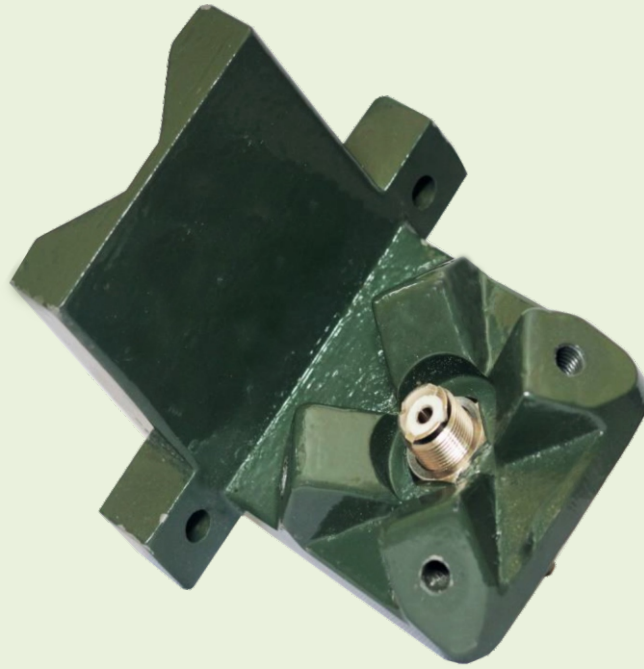

Military Standard Frequency Adjustable GP Antenna

vu2iwa@gmail.com

Kolkata, WB, India

www.vhfantenna.org

Full VHF Frequency Range : 136-174 Mhz

VHF Ground Plane Antenna

Reflector Fitted with Base

Frequency Adjustable Radiator

Frequency Adjustable Radiator

Reflection Aluminum Radiator Element

Ground Plane Base (Upper Side)

Ground Plane Base (Lower Side) SO 239
Weight : 620 Grams

**Radiator Attachment Point, Mounting Aluminum
Dye Casting Bracket Connecting with Base**

Weight : 815 Grams with Nut & Bolt

Mounting Bracket Connecting with Base

Mounting Bracket (Outside)

Mounting Bracket (Inside)

Weight : 100 Grams

GP Antenna Adjustment Chart

Length in Inch	Mhz	to	Mhz	VSWR
21"	136		145	1.0
20"	138		146	1.0
19"	145		158	1.0
18"	148		160	1.0
17"	151		162	1.0
16"	161		167	1.0
15"	162		175	1.0